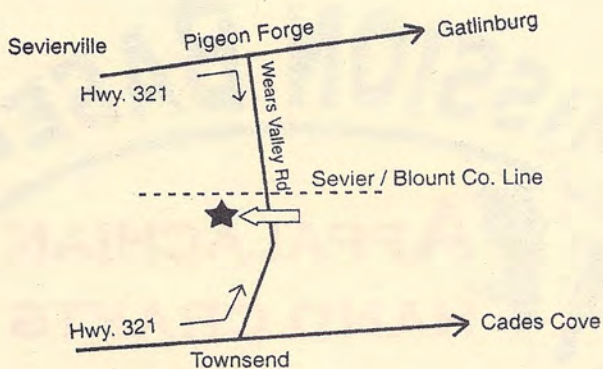

Monies from the sale of these crafts help to supplement the crafters income.

CAM is a Cooperative Ministry of:

The Christian Reformed Church

The Cumberland Presbyterian Church

The Cumberland Presbyterian Church in America

The Presbyterian Church (USA)

The Reformed Church in America

1329 Wears Valley Road
 10 miles South of Pigeon Forge
 on US Route 321
 Townsend, Tennessee 37882-3417

Monday - Friday 10 am to 5 p.m.
 Saturday 12- 4 p.m.
 865-448-5940
 CAM4JB@aol.com