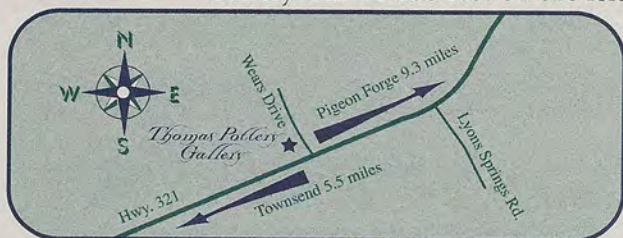

IN WEARS VALLEY

Local Pottery & Fine Crafts

• Pottery • Baskets • Soaps • Art • Jewelry

From Pigeon Forge: At red light #3, turn onto Wears Valley Road, Hwy. 321, toward Townsend. Travel 9.3 miles to Wears Drive. Turn right. Gallery will be 300 feet on the left.

From Townsend: At traffic light, follow Hwy. 321, Wears Valley Road, toward Pigeon Forge. Travel 5.5 miles to Wears Drive, turn left. Gallery will be 300 feet on the left.

3123 Wears Drive • Sevierville, TN 37862